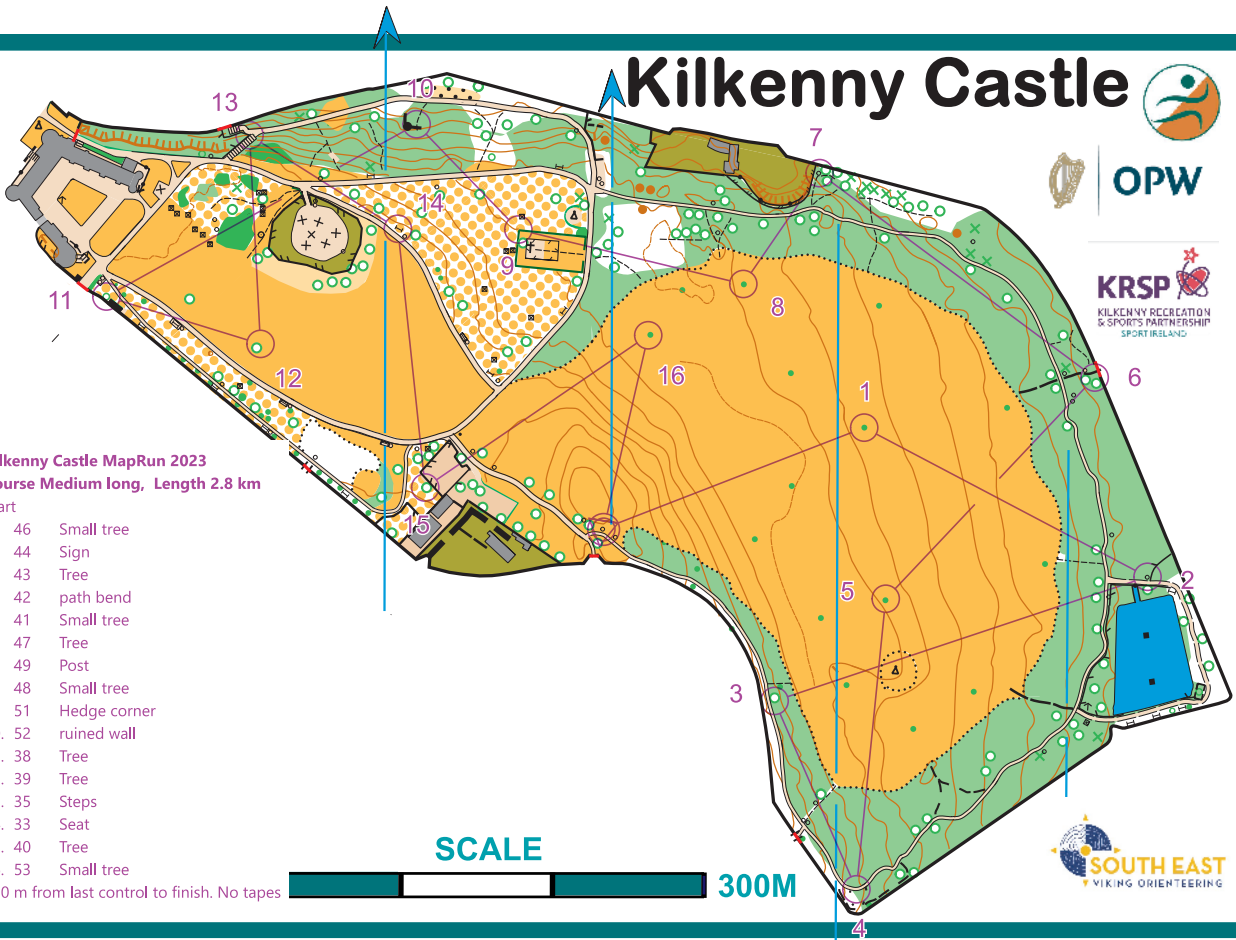

Kilkenny Castle

OPW

KRSP
KILKENNY RECREATION
& SPORTS PARTNERSHIP
SPORT IRELAND

Kilkenny Castle MapRun 2023
Course Medium long, Length 2.8 km

Start

- 1. 46 Small tree
- 2. 44 Sign
- 3. 43 Tree
- 4. 42 path bend
- 5. 41 Small tree
- 6. 47 Tree
- 7. 49 Post
- 8. 48 Small tree
- 9. 51 Hedge corner
- 10. 52 ruined wall
- 11. 38 Tree
- 12. 39 Tree
- 13. 35 Steps
- 14. 33 Seat
- 15. 40 Tree
- 16. 53 Small tree

SCALE

300M

130 m from last control to finish. No tapes

SOUTH EAST
VIKING ORIENTEERING